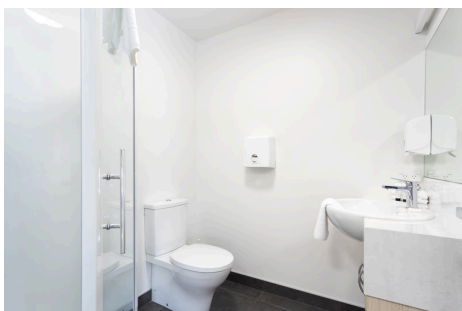

The Lodge - Twin Ensuite

Our Lodge twin ensuite rooms offer two single-sized beds made with quality linen, Smart TV, FREE unlimited Wi-Fi, room fan, tea and coffee making facilities, fridge. Bathroom with a shower and toilet and include towels, hairdryer, soap and shampoo.

The Lodge - Double Ensuite

Our Lodge double ensuite rooms offer one queen-sized bed made with quality linen, Smart TV, FREE unlimited Wi-Fi, room fan, tea and coffee making facilities, fridge. Bathroom with a shower and toilet and include towels, hairdryer, soap and shampoo.

The Lodge - Double (Shared Facilities)

Our Lodge double rooms with shared bathroom facilities offer one queen-size bed made with quality linen, towels, Smart TVs, FREE unlimited Wi-Fi, room fan, tea and coffee making facilities and fridge.

The Lodge - Twin (Shared Facilities)

Our Lodge twin rooms with shared bathroom facilities offer two single-size beds made with quality linen, towels, Smart TV, FREE unlimited Wi-Fi, room fan, tea and coffee making facilities and fridge.