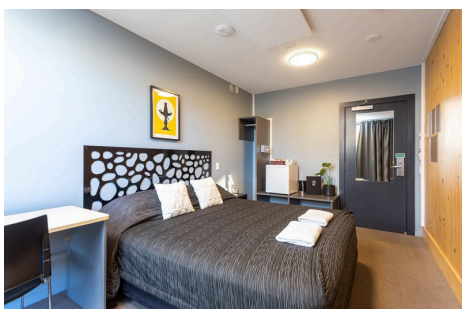

The Lodge - Twin Ensuite

Our Lodge twin ensuite rooms offer two single-sized beds made with quality linen, Smart TV, FREE unlimited Wi-Fi, room fan, tea and coffee making facilities, fridge. Bathroom with a shower and toilet and include towels, hairdryer, soap and shampoo.

The Lodge - Double Ensuite

Our Lodge double ensuite rooms offer one queen-sized bed made with quality linen, Smart TV, FREE unlimited Wi-Fi, room fan, tea and coffee making facilities, fridge. Bathroom with a shower and toilet and include towels, hairdryer, soap and shampoo.

The Lodge - Double (Shared Facilities)

Our Lodge double rooms with shared bathroom facilities offer one queen-size bed made with quality linen, towels, Smart TVs, FREE unlimited Wi-Fi, room fan, tea and coffee making facilities and fridge.

The Studios - Twin

Our Studio twin rooms offer two full-sized single beds made with quality linen, Smart TV, FREE unlimited Wi-Fi, air-conditioning, tea and coffee making facilities, microwave and a fridge. Ensuite bathroom with a shower and toilet and includes towels, hairdryer, soap and shampoo.