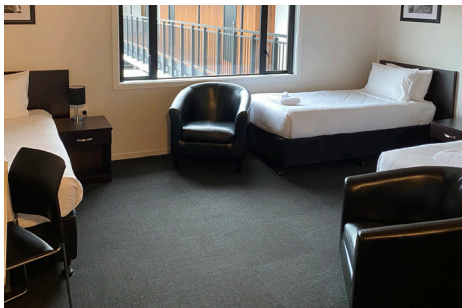

The Lodge - Twin Ensuite

Our Lodge twin ensuite rooms offer two single-sized beds made with quality linen, Smart TV, FREE unlimited Wi-Fi, room fan, tea and coffee making facilities, fridge. Bathroom with a shower and toilet and include towels, hairdryer, soap and shampoo.

The Lodge - Double Ensuite

Our Lodge double ensuite rooms offer one queen-sized bed made with quality linen, Smart TV, FREE unlimited Wi-Fi, room fan, tea and coffee making facilities, fridge. Bathroom with a shower and toilet and include towels, hairdryer, soap and shampoo.

The Studios are our modern motel accommodation, awarded a 4-star plus Silver Qualmark rating. Built-in 2019 these comfortable rooms are ideal for leisure and business travelers.

The Studios - Double

Our Studio double rooms offer a king-sized bed made with quality linen, Smart TV, FREE unlimited Wi-Fi, air-conditioning, tea and coffee making facilities, microwave and a fridge. Ensuite bathroom with a shower and toilet and includes towels, hairdryer, soap and shampoo.

The Studios - Twin

Our Studio twin rooms offer two full-sized single beds made with quality linen, Smart TV, FREE unlimited Wi-Fi, air-conditioning, tea and coffee making facilities, microwave and a fridge. Ensuite bathroom with a shower and toilet and includes towels, hairdryer, soap and shampoo.