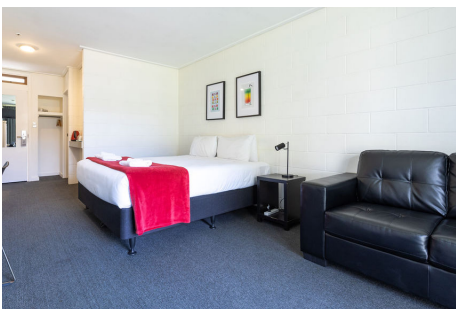

The Courtyard - Garden Court Studio King

These spacious and sunny rooms contain everything you need for a comfortable stay. A king-sized bed made with quality linen, Sky TV, FREE unlimited Wi-Fi, tea and coffee making facilities and fridge. Ensuite bathroom with a shower and toilet and include towels, hairdryer, soap and shampoo.